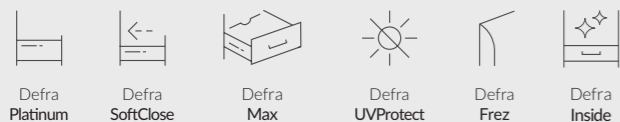

NEW

FUEGO

Meble Fuego są inspirowane skandynawskim minimalizmem. Swój wyjątkowy design kolekcja zawdzięcza charakterystycznym pionowym frezowaniom na frontach oraz okrągłym uchwytem w trzech kolorach. Meble są dostępne w dwóch wersjach – eleganckiej bieli i modnej czerni. Każdy mebel można doposażyć w geometryczne nóżki, które wniosą do łazienki odrobinę loftowego klimatu.

Fuego furniture is inspired by Scandinavian minimalism. The collection owes its unique design to the characteristic vertical milling on the fronts and round handles in three colours. The furniture is available in two versions - elegant white and fashionable black. Each piece of furniture can be equipped with geometric legs that will add a bit of a loft atmosphere to the bathroom.