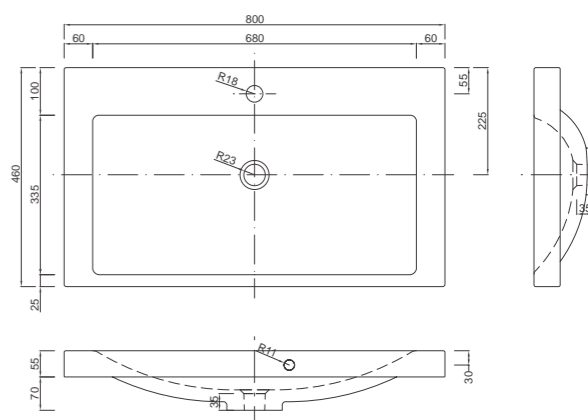

ZEEN 80 umywalka meblowa | inset basin

material: konglomerat index: 1554 cena netto: 460 zł
cena brutto: 565,80 zł
material: mineral composite index: 1554 price: 103 €
pasuje do | fits to: FUEGO, ISOLE, AVOLA, MO-RE, FLOU, COMO, ROCK

brak korka w zestawie z umywalką | no plug included with the washbasin
dopuszcza się niewielką tolerancję wymiarów | small dimensional tolerances are allowed