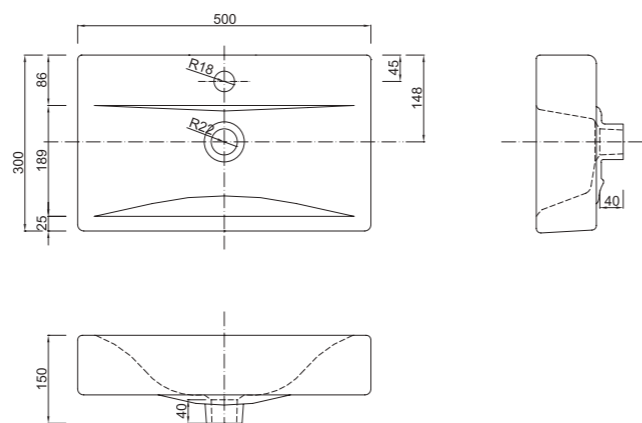

VALENCIA NEW 50 umywalka meblowa | inset basin

material: ceramika index: 9915 cena netto: 399 zł
material: ceramics index: 9915 cena brutto: 490,77 zł
pasuje do | fits to: MO-RE price: 90 €

PURO 60 umywalka meblowa | inset basin