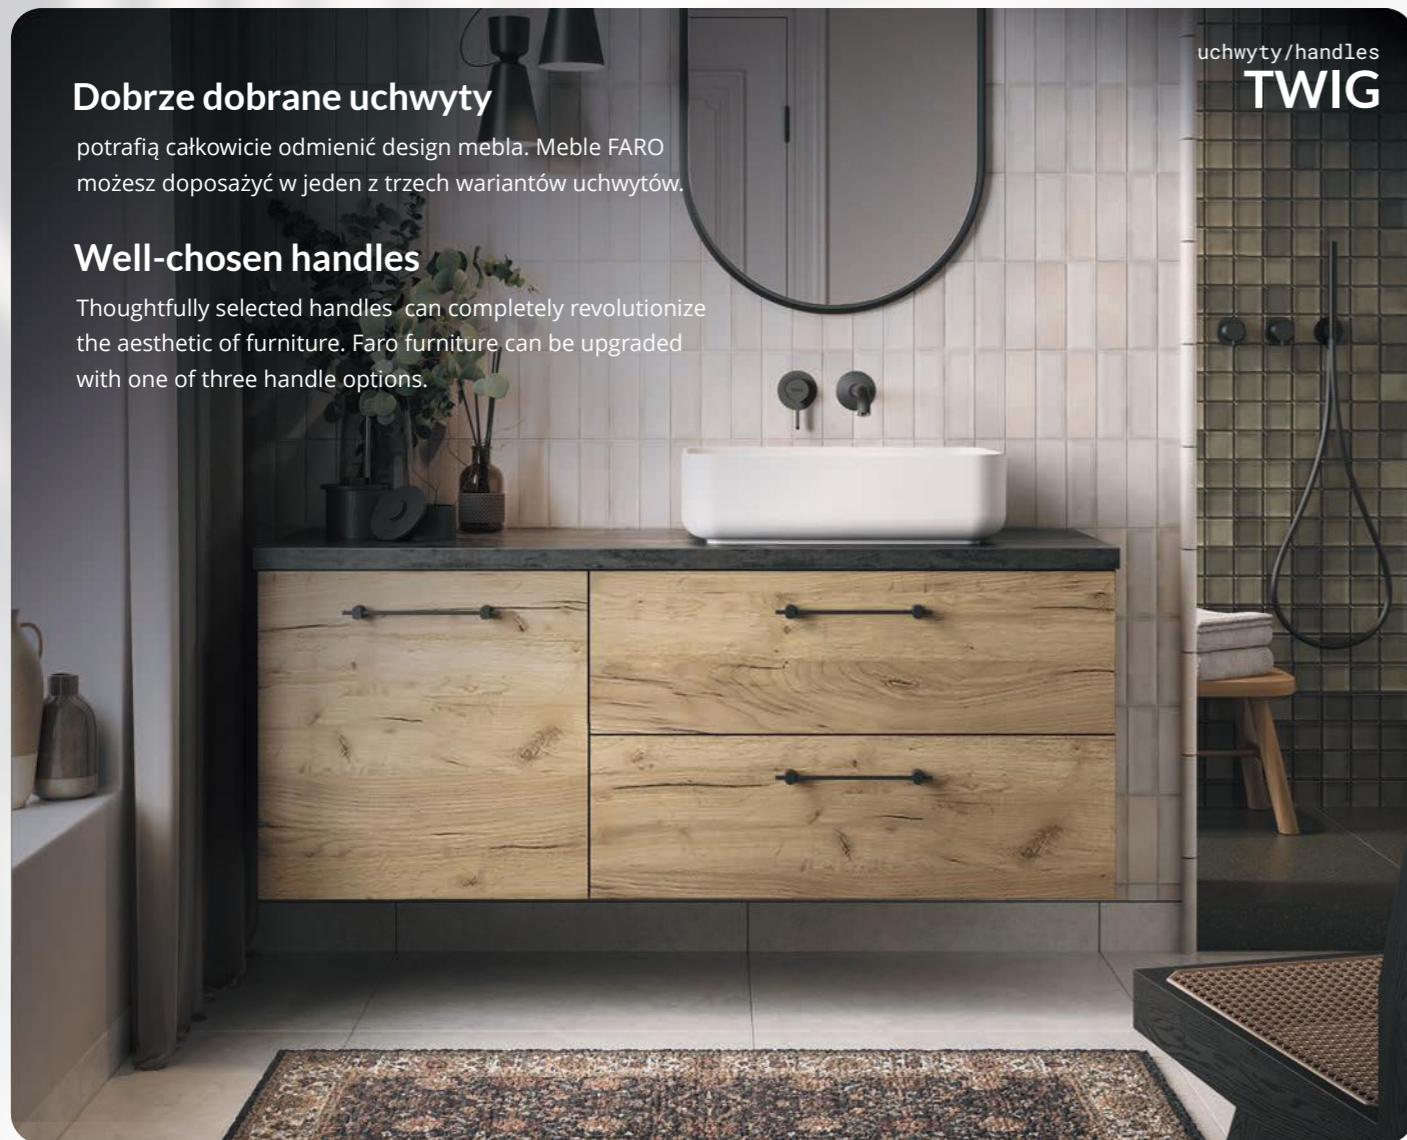

Dobrze dobrane uchwyty

potrafią całkowicie odmienić design mebla. Meble FARO możesz doposażyć w jeden z trzech wariantów uchwytów.

Well-chosen handles

Thoughtfully selected handles can completely revolutionize the aesthetic of furniture. Faro furniture can be upgraded with one of three handle options.

Warianty montażu uchwyty TWIG TWIG handle mounting variants

Projekt uchwytów Twig: Studio Politowicz

● czarny mat
black matt

● złoty połysk
gold high gloss

● chrom połysk
chrome high gloss